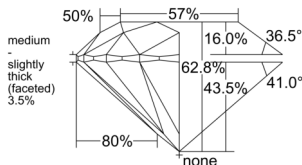

GIA®

FACSIMILE

GIA REPORT 2235937301

Verify this report at GIA.edu

GIA NATURAL DIAMOND DOSSIER®

April 24, 2026
GIA Report Number 2235937301
Shape and Cutting Style ..... Round Brilliant
Measurements ..... 5.77 - 5.81 x 3.64 mm

GRADING RESULTS

Carat Weight ..... 0.76 carat
Color Grade ..... H
Clarity Grade VS2
Cut Grade ..... Excellent

ADDITIONAL GRADING INFORMATION

Polish ..... Excellent
Symmetry ..... Excellent
Fluorescence ..... None
Clarity Characteristics..... Cloud, Feather, Crystal, Cavity
Inscription(s): GIA 2235937301

PROPORTIONS

GRADING SCALES

GIA COLOR SCALE	GIA CLARITY SCALE	GIA CUT SCALE	
D	FLAWLESS	EXCELLENT	
E	INTERNALLY FLAWLESS		
F		VVS₁	VERY GOOD
G	VVS₂		
H	VS₁	GOOD	
I	VS₂		
J	SI₁	FAIR	
K	SI₂		
L	I₁	POOR	
M			
N			
O	I₂		
P			
Q	I₃		
R			
S			
T			
U			
V			
W			
X			
Y			
Z