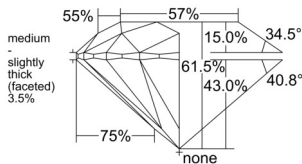

GIA®

FACSIMILE

GIA REPORT 2235937633

Verify this report at GIA.edu

GIA NATURAL DIAMOND DOSSIER®

May 04, 2026
GIA Report Number 2235937633
Shape and Cutting Style ..... Round Brilliant
Measurements ..... 5.16 - 5.19 x 3.18 mm

GRADING RESULTS

Carat Weight ..... 0.52 carat
Color Grade ..... G
Clarity Grade VVS2
Cut Grade ..... Excellent

ADDITIONAL GRADING INFORMATION

Polish ..... Excellent
Symmetry ..... Excellent
Fluorescence ..... None
Clarity Characteristics..... Needle, Pinpoint, Cloud
Inscription(s): GIA 2235937633

PROPORTIONS

Profile to actual proportions

GRADING SCALES

GIA COLOR SCALE

COLORESS	D
	E
	F
	G
	H
	I
NEAR COLORESS	J
	K
	L
FANT	M
	N
	O
	P
	Q
VERY LIGHT	R
	S
	T
	U
	V
	W
	X
	Y
LIGHT	Z

GIA CLARITY SCALE

	FLAWLESS
	INTERNALLY FLAWLESS
VERY VERY SLIGHTLY INCLUDED	VVS₁
	VVS₂
VERY SLIGHTLY INCLUDED	VS₁
	VS₂
SLIGHTLY INCLUDED	SI₁
	SI₂
	I₁
	I₂
INCLUDED	I₃

GIA CUT SCALE

	EXCELLENT
	VERY GOOD
	GOOD
	FAIR
	POOR