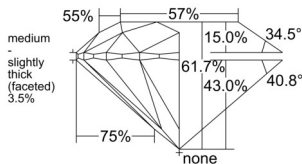

GIA®

FACSIMILE

GIA REPORT 2235937658

Verify this report at GIA.edu

GIA NATURAL DIAMOND DOSSIER®

May 05, 2026
GIA Report Number 2235937658
Shape and Cutting Style ..... Round Brilliant
Measurements ..... 4.66 - 4.68 x 2.88 mm

GRADING RESULTS

Carat Weight ..... 0.38 carat
Color Grade ..... G
Clarity Grade VS2
Cut Grade ..... Excellent

ADDITIONAL GRADING INFORMATION

Polish ..... Excellent
Symmetry ..... Excellent
Fluorescence ..... Faint
Clarity Characteristics ..... Crystal
Inscription(s): GIA 2235937658

PROPORTIONS

GRADING SCALES

GIA COLOR SCALE	GIA CLARITY SCALE	GIA CUT SCALE	
D	FLAWLESS	EXCELLENT	
E	INTERNALLY FLAWLESS		
F		VVS₁	VERY GOOD
G	VVS₂		
H	VS₁	GOOD	
I	VS₂		
J	SI₁	FAIR	
K	SI₂		
L	I₁	POOR	
M	I₂		
N	I₃		
O			
P			
Q			
R			
S			
T			
U			
V			
W			
X			
Y			
Z