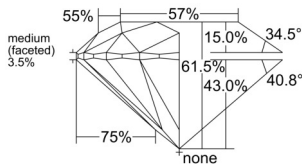

GIA®

FACSIMILE

GIA REPORT 2235937722

Verify this report at GIA.edu

GIA NATURAL DIAMOND DOSSIER®

May 04, 2026
GIA Report Number 2235937722
Shape and Cutting Style ..... Round Brilliant
Measurements ..... 4.31 - 4.32 x 2.66 mm

GRADING RESULTS

Carat Weight ..... 0.30 carat
Color Grade ..... D
Clarity Grade VS1
Cut Grade ..... Excellent

ADDITIONAL GRADING INFORMATION

Polish ..... Excellent
Symmetry ..... Excellent
Fluorescence ..... Faint
Clarity Characteristics ..... Crystal
Inscription(s): GIA 2235937722

PROPORTIONS

Profile to actual proportions