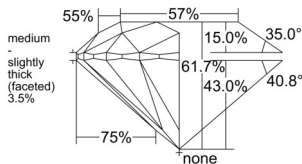

GIA®

FACSIMILE

GIA REPORT 2235937736

Verify this report at gia.edu

GIA NATURAL DIAMOND DOSSIER®

May 04, 2026
GIA Report Number 2235937736
Shape and Cutting Style ..... Round Brilliant
Measurements ..... 4.54 - 4.56 x 2.81 mm

GRADING RESULTS

Carat Weight ..... 0.35 carat
Color Grade ..... F
Clarity Grade VVS2
Cut Grade ..... Excellent

ADDITIONAL GRADING INFORMATION

Polish ..... Excellent
Symmetry ..... Excellent
Fluorescence ..... None
Clarity Characteristics ..... Cloud, Pinpoint
Inscription(s): GIA 2235937736

PROPORTIONS

Profile to actual proportions

GRADING SCALES

GIA COLOR SCALE	GIA CLARITY SCALE	GIA CUT SCALE
COLOURLESS D	FLAWLESS	EXCELLENT
E	INTERNALLY FLAWLESS	
F	VVS₁	VERY GOOD
G		
H	VVS₂	GOOD
I	VS₁	
J	VS₂	FAIR
K	SI₁	
L	SI₂	POOR
M	I₁	
N	I₂	
O	I₃	
P		
Q		
R		
S		
T		
U		
V		
W		
X		
Y		
Z