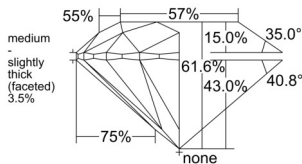

GIA®

FACSIMILE

GIA REPORT 2235937767

Verify this report at GIA.edu

GIA NATURAL DIAMOND DOSSIER®

May 05, 2026
GIA Report Number 2235937767
Shape and Cutting Style ..... Round Brilliant
Measurements ..... 5.19 - 5.21 x 3.21 mm

GRADING RESULTS

Carat Weight ..... 0.53 carat
Color Grade ..... F
Clarity Grade VS1
Cut Grade ..... Excellent

ADDITIONAL GRADING INFORMATION

Polish ..... Excellent
Symmetry ..... Excellent
Fluorescence ..... Faint
Clarity Characteristics ..... Crystal, Pinpoint
Inscription(s): GIA 2235937767

PROPORTIONS

GRADING SCALES

GIA COLOR SCALE

COLOURLESS	D
	E
	F
	G
	H
	I
	J
NEAR COLOURLESS	K
	L
FAIN	M
	N
	O
	P
	Q
VERY LIGHT	R
	S
	T
	U
	V
	W
	X
	Y
LIGHT	Z

GIA CLARITY SCALE

FLAWLESS	INTERNAL FLAWLESS	
		FLAWLESS
VERY VERY SLIGHTLY INCLUDED	VVS₁	
	VVS₂	
VERY SLIGHTLY INCLUDED	VS₁	
	VS₂	
SLIGHTLY INCLUDED	SI₁	
	SI₂	
INCLUDED	I₁	
	I₂	
	I₃	

GIA CUT SCALE

EXCELLENT	
	VERY GOOD
GOOD	
FAIR	
POOR