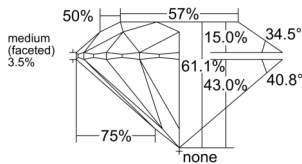

GIA®

FACSIMILE

GIA REPORT 2235937933

Verify this report at GIA.edu

GIA NATURAL DIAMOND DOSSIER®

May 05, 2026
GIA Report Number 2235937933
Shape and Cutting Style ..... Round Brilliant
Measurements ..... 5.36 - 5.38 x 3.28 mm

GRADING RESULTS

Carat Weight ..... 0.57 carat
Color Grade ..... G
Clarity Grade VS2
Cut Grade ..... Excellent

ADDITIONAL GRADING INFORMATION

Polish ..... Excellent
Symmetry ..... Excellent
Fluorescence ..... Faint
Clarity Characteristics ..... Crystal
Inscription(s): GIA 2235937933

PROPORTIONS

Profile to actual proportions

GRADING SCALES

GIA COLOR SCALE

COLOREDNESS	D
	E
	F
	G
	H
	I
	J
NEAR COLORLESS	K
	L
FAINTE	M
	N
	O
	P
	Q
VERY LIGHT	R
	S
	T
	U
	V
	W
	X
	Y
LIGHT	Z

GIA CLARITY SCALE

VERY VERY SLIGHTLY INCLUDED	FLAWLESS
	INTERNALLY FLAWLESS
VERY SLIGHTLY INCLUDED	VVS₁
	VVS₂
SLIGHTLY INCLUDED	VS₁
	VS₂
INCLUDED	SI₁
	SI₂
	I₁
	I₂
	I₃

GIA CUT SCALE

EXCELLENT	
VERY GOOD	
GOOD	
FAIR	
POOR