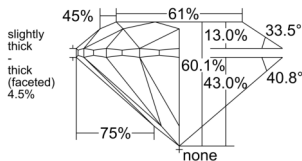

GIA®

FACSIMILE

GIA REPORT 2235947504

Verify this report at GIA.edu

GIA NATURAL DIAMOND DOSSIER®

May 11, 2026
GIA Report Number 2235947504
Shape and Cutting Style ..... Round Brilliant
Measurements ..... 4.29 - 4.32 x 2.59 mm

GRADING RESULTS

Carat Weight ..... 0.30 carat
Color Grade ..... G
Clarity Grade VS1
Cut Grade ..... Very Good

ADDITIONAL GRADING INFORMATION

Polish ..... Excellent
Symmetry ..... Excellent
Fluorescence ..... None
Clarity Characteristics ..... Cloud
Inscription(s): GIA 2235947504

PROPORTIONS

Profile to actual proportions