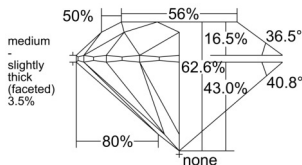

GIA®

FACSIMILE

GIA REPORT 2235948857

Verify this report at GIA.edu

GIA NATURAL DIAMOND DOSSIER®

May 11, 2026
GIA Report Number 2235948857
Shape and Cutting Style ..... Round Brilliant
Measurements ..... 4.74 - 4.76 x 2.97 mm

GRADING RESULTS

Carat Weight ..... 0.41 carat
Color Grade ..... K
Clarity Grade VVS1
Cut Grade ..... Excellent

ADDITIONAL GRADING INFORMATION

Polish ..... Excellent
Symmetry ..... Excellent
Fluorescence ..... None
Clarity Characteristics ..... Pinpoint
Inscription(s): GIA 2235948857

PROPORTIONS

GRADING SCALES

GIA COLOR SCALE	GIA CLARITY SCALE	GIA CUT SCALE
COLOURLESS	FLAWLESS	EXCELLENT
D	INTERNALLY FLAWLESS	
E	VVS₁	VERY GOOD
F		
G	VS₁	GOOD
H		
I	SI₁	FAIR
J		
K	I₁	POOR
L		
M	I₂	
N		
O	I₃	
P		
Q		
R		
S		
T		
U		
V		
W		
X		
Y		
Z