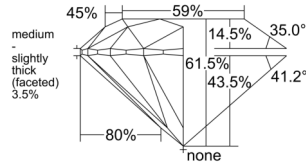

GIA®

FACSIMILE

GIA REPORT 2235948873

Verify this report at GIA.edu

GIA NATURAL DIAMOND DOSSIER®

May 11, 2026
GIA Report Number 2235948873
Shape and Cutting Style ..... Round Brilliant
Measurements ..... 4.78 - 4.80 x 2.94 mm

GRADING RESULTS

Carat Weight ..... 0.41 carat
Color Grade I
Clarity Grade ..... Internally Flawless
Cut Grade ..... Excellent

ADDITIONAL GRADING INFORMATION

Polish ..... Excellent
Symmetry ..... Excellent
Fluorescence ..... None
Clarity Characteristics ..... Minor Details of Polish
Inscription(s): GIA 2235948873

PROPORTIONS

Profile to actual proportions