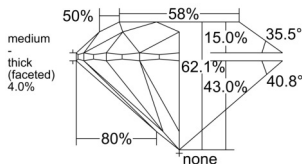

GIA®

FACSIMILE

GIA REPORT 2235975762

Verify this report at GIA.edu

GIA NATURAL DIAMOND DOSSIER®

June 11, 2026
GIA Report Number 2235975762
Shape and Cutting Style ..... Round Brilliant
Measurements ..... 4.68 - 4.71 x 2.91 mm

GRADING RESULTS

Carat Weight ..... 0.40 carat
Color Grade ..... G
Clarity Grade VS1
Cut Grade ..... Very Good

ADDITIONAL GRADING INFORMATION

Polish ..... Excellent
Symmetry ..... Excellent
Fluorescence ..... None
Clarity Characteristics ..... Crystal
Inscription(s): GIA 2235975762

PROPORTIONS

GRADING SCALES

GIA COLOR SCALE

COLORESS	D
	E
	F
	G
	H
	I
	J
NEAR COLORESS	K
	L
Faint	M
	N
	O
	P
	R
	S
	T
	U
	V
	W
	X
	Y
Light	Z

GIA CLARITY SCALE

FLAWLESS	VERY VERY SLIGHTLY INCLUDED	VS₁	VS₂	SI₁	SI₂	I₁	I₂	I₃	
									VERY SLIGHTLY INCLUDED
INTERNALLY FLAWLESS									

GIA CUT SCALE

EXCELLENT
VERY GOOD
GOOD
FAIR
POOR