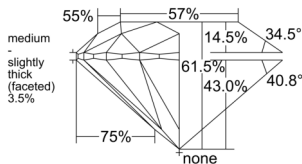

GIA®

FACSIMILE

GIA REPORT 2235975791

Verify this report at GIA.edu

GIA NATURAL DIAMOND DOSSIER®

June 11, 2026
GIA Report Number 2235975791
Shape and Cutting Style ..... Round Brilliant
Measurements ..... 4.87 - 4.91 x 3.01 mm

GRADING RESULTS

Carat Weight ..... 0.44 carat
Color Grade ..... G
Clarity Grade VS1
Cut Grade ..... Excellent

ADDITIONAL GRADING INFORMATION

Polish ..... Excellent
Symmetry ..... Excellent
Fluorescence ..... Medium Blue
Clarity Characteristics ..... Crystal, Pinpoint
Inscription(s): GIA 2235975791

PROPORTIONS

Profile to actual proportions

GRADING SCALES

GIA COLOR SCALE

COLORESS	D
	E
	F
	G
	H
	I
	J
NEAR COLORESS	K
	L
FANIT	M
	N
	O
	P
	Q
VERY LIGHT	R
	S
	T
	U
	V
	W
	X
	Y
LIGHT	Z

GIA CLARITY SCALE

	FLAWLESS
	INTERNALLY FLAWLESS
VERY VERY SLIGHTLY INCLUDED	VVS₁
	VVS₂
VERY SLIGHTLY INCLUDED	VS₁
	VS₂
SLIGHTLY INCLUDED	SI₁
	SI₂
	I₁
	I₂
INCLUDED	I₃

GIA CUT SCALE

	EXCELLENT
	VERY GOOD
	GOOD
	FAIR
	POOR