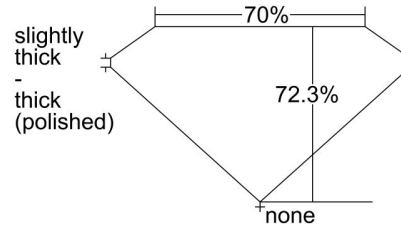

GIA NATURAL DIAMOND GRADING REPORT

October 16, 2023
 GIA Report Number 2239098601
 Shape and Cutting Style Square Modified Brilliant
 Measurements 7.57 x 7.54 x 5.45 mm

GRADING RESULTS

Carat Weight 2.52 carat
 Color Grade J
 Clarity Grade VS2

ADDITIONAL GRADING INFORMATION

Polish Excellent
 Symmetry Excellent
 Fluorescence None
 Inscription(s): GIA 2239098601
 Comments: Clouds are not shown.

PROPORTIONS

Profile not to actual proportions

CLARITY CHARACTERISTICS

* Red symbols denote internal characteristics (inclusions). Green or black symbols denote external characteristics (blemishes). Diagram is an approximate representation of the diamond, and symbols shown indicate type, position, and approximate size of clarity characteristics. All clarity characteristics may not be shown. Details of finish are not shown.