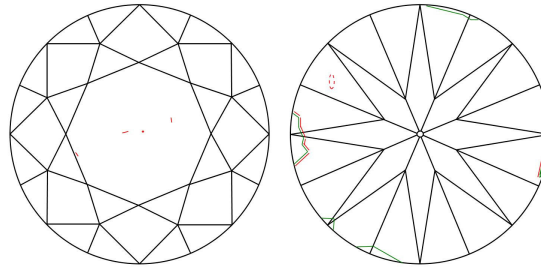

GIA NATURAL DIAMOND GRADING REPORT

November 06, 2023

GIA Report Number 2239116895

Shape and Cutting Style Round Brilliant

Measurements 9.11 - 9.18 x 5.69 mm

GRADING RESULTS

Carat Weight 3.00 carat

Color Grade D

Clarity Grade VVS2

Cut Grade Very Good

ADDITIONAL GRADING INFORMATION

Polish Excellent

Symmetry Excellent

Fluorescence None

Inscription(s): GIA 2239116895

Comments: Additional pinpoints are not shown.

PROPORTIONS

Profile to actual proportions

CLARITY CHARACTERISTICS

KEY TO SYMBOLS*

-  Needle
-  Natural
-  Pinpoint
-  Indented Natural
-  Cloud

* Red symbols denote internal characteristics (inclusions). Green or black symbols denote external characteristics (blemishes). Diagram is an approximate representation of the diamond, and symbols shown indicate type, position, and approximate size of clarity characteristics. All clarity characteristics may not be shown. Details of finish are not shown.