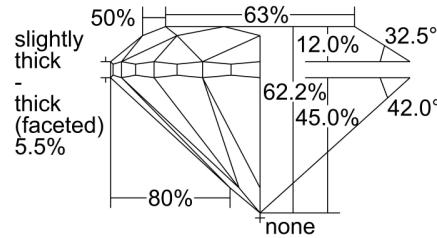

GIA NATURAL DIAMOND GRADING REPORT

November 06, 2023

GIA Report Number 2239116895

Shape and Cutting Style Round Brilliant

Measurements 9.11 - 9.18 x 5.69 mm

GRADING RESULTS

Carat Weight 3.00 carat

Color Grade D

PROPORTIONS

Profile to actual proportions

CLARITY CHARACTERISTICS

KEY TO SYMBOLS*

-  Needle
-  Natural
-  Pinpoint
-  Indented Natural
-  Cloud

* Red symbols denote internal characteristics (inclusions). Green or black symbols denote external characteristics (blemishes). Diagram is an approximate representation of the diamond, and symbols shown indicate type, position, and approximate size of clarity characteristics. All clarity characteristics may not be shown. Details of finish are not shown.