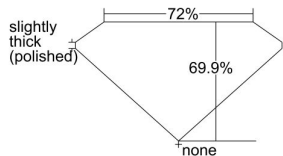

GIA®

FACSIMILE

GIA REPORT 2239154755

Verify this report at GIA.edu

GIA NATURAL DIAMOND DOSSIER®

December 15, 2023
GIA Report Number 2239154755
Shape and Cutting Style ..... Square Modified Brilliant
Measurements ..... 3.79 x 3.77 x 2.64 mm

GRADING RESULTS

Carat Weight ..... 0.30 carat
Color Grade ..... F
Clarity Grade ..... Flawless

ADDITIONAL GRADING INFORMATION

Polish ..... Excellent
Symmetry ..... Excellent
Fluorescence ..... None
Clarity Characteristics ..... None
Inscription(s): GIA 2239154755

PROPORTIONS

Profile not to actual proportions

GRADING SCALES

GIA COLOR SCALE		GIA CLARITY SCALE			
COLORLESS	D	VERY VERY SLIGHTLY INCLUDED	FLAWLESS		
	E		INTERNALLY FLAWLESS		
	F		VVS₁		
	NEAR COLORLESS	G	VERY SLIGHTLY INCLUDED	VVS₂	
		H		VS₁	
		FAINT	I	SLIGHTLY INCLUDED	VS₂
			J		SI₁
	LIGHT	K	INCLUDED	SI₂	
		L		I₁	
		M		I₂	
N		NOT GRADED	I₃		
O					
P					
Q					
R					
S					
T					
U					
V					
W					
X					
Y					
Z