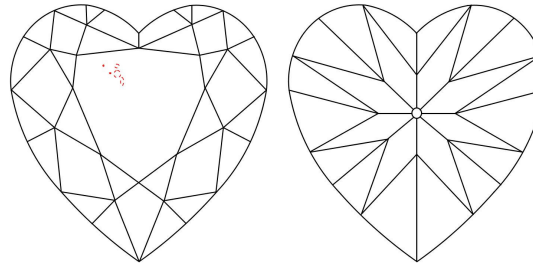

GIA NATURAL DIAMOND GRADING REPORT

February 02, 2024

GIA Report Number 2239184481

Shape and Cutting Style Heart Brilliant

Measurements 9.31 x 10.77 x 6.86 mm

GRADING RESULTS

Carat Weight 4.02 carat

Color Grade J

Clarity Grade VS1

ADDITIONAL GRADING INFORMATION

Polish Excellent

Symmetry Excellent

Fluorescence None

Inscription(s): GIA 2239184481

PROPORTIONS

Profile not to actual proportions

CLARITY CHARACTERISTICS

KEY TO SYMBOLS*

-  Cloud
-  Pinpoint

* Red symbols denote internal characteristics (inclusions). Green or black symbols denote external characteristics (blemishes). Diagram is an approximate representation of the diamond, and symbols shown indicate type, position, and approximate size of clarity characteristics. All clarity characteristics may not be shown. Details of finish are not shown.