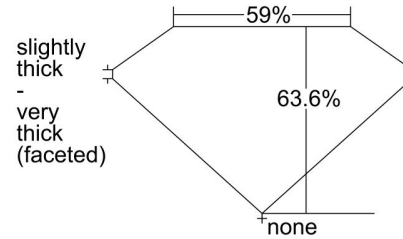

GIA NATURAL DIAMOND GRADING REPORT

February 02, 2024

GIA Report Number 2239184481

Shape and Cutting Style Heart Brilliant

Measurements 9.31 x 10.77 x 6.86 mm

GRADING RESULTS

Carat Weight 4.02 carat

Color Grade J

Clarity Grade VS1

ADDITIONAL GRADING INFORMATION

Polish Excellent

Symmetry Excellent

Fluorescence None

Inscription(s): GIA 2239184481

PROPORTIONS

Profile not to actual proportions

CLARITY CHARACTERISTICS

KEY TO SYMBOLS*

-  Cloud
-  Pinpoint

* Red symbols denote internal characteristics (inclusions). Green or black symbols denote external characteristics (blemishes). Diagram is an approximate representation of the diamond, and symbols shown indicate type, position, and approximate size of clarity characteristics. All clarity characteristics may not be shown. Details of finish are not shown.