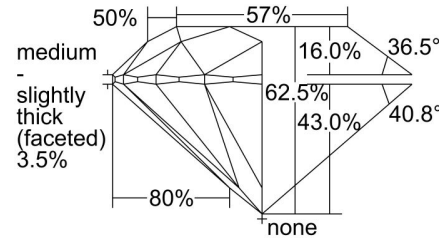

#### GRADING RESULTS

Carat Weight ..... 4.20 carat

Color Grade ..... L

Clarity Grade ..... VS1

Cut Grade ..... Excellent

#### PROPORTIONS

Profile to actual proportions