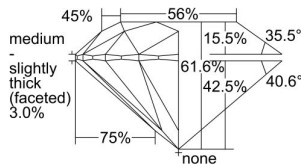

GIA®

FACSIMILE

GIA REPORT 2239247178

Verify this report at GIA.edu

GIA NATURAL DIAMOND DOSSIER®

April 04, 2024
GIA Report Number 2239247178
Shape and Cutting Style ..... Round Brilliant
Measurements ..... 5.68 - 5.71 x 3.51 mm

GRADING RESULTS

Carat Weight ..... 0.70 carat
Color Grade I
Clarity Grade VVS1
Cut Grade ..... Excellent

ADDITIONAL GRADING INFORMATION

Polish ..... Excellent
Symmetry ..... Excellent
Fluorescence ..... None
Clarity Characteristics ..... Pinpoint
Inscription(s): GIA 2239247178

PROPORTIONS

Profile to actual proportions

GRADING SCALES

GIA COLOR SCALE	GIA CLARITY SCALE	GIA CUT SCALE	
D	FLAWLESS	EXCELLENT	
E	INTERNALLY FLAWLESS		
F		VVS₁	VERY GOOD
G	VVS₂		
H	VS₁	GOOD	
I	VS₂		
J	SI₁	FAIR	
K	SI₂		
L	I₁	POOR	
M	I₂		
N	I₃		
O			
P			
Q			
R			
S			
T			
U			
V			
W			
X			
Y			
Z