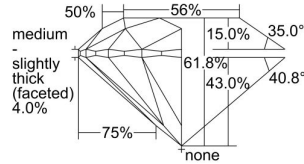

GIA®

FACSIMILE

GIA REPORT 2239287492

Verify this report at GIA.edu

GIA NATURAL DIAMOND DOSSIER®

May 14, 2024
GIA Report Number 2239287492
Shape and Cutting Style ..... Round Brilliant
Measurements ..... 4.90 - 4.93 x 3.03 mm

GRADING RESULTS

Carat Weight ..... 0.45 carat
Color Grade ..... D
Clarity Grade VS2
Cut Grade ..... Excellent

ADDITIONAL GRADING INFORMATION

Polish ..... Excellent
Symmetry ..... Excellent
Fluorescence ..... Faint
Clarity Characteristics ..... Crystal
Inscription(s): GIA 2239287492

PROPORTIONS

Profile to actual proportions

GRADING SCALES

GIA COLOR SCALE	GIA CLARITY SCALE	GIA CUT SCALE	
D	FLAWLESS	EXCELLENT	
E	INTERNALLY FLAWLESS		
F		VVS₁	VERY GOOD
G	VVS₂		
H	VS₁	GOOD	
I	VS₂		
J	SI₁	FAIR	
K	SI₂		
L	I₁	POOR	
M	I₂		
N	I₃		
O			
P			
Q			
R			
S			
T			
U			
V			
W			
X			
Y			
Z