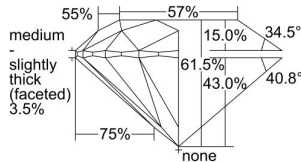

GIA®

FACSIMILE

GIA REPORT 2239306045

Verify this report at GIA.edu

GIA NATURAL DIAMOND DOSSIER®

June 03, 2024
GIA Report Number 2239306045
Shape and Cutting Style ..... Round Brilliant
Measurements ..... 4.71 - 4.75 x 2.91 mm

GRADING RESULTS

Carat Weight ..... 0.40 carat
Color Grade ..... G
Clarity Grade S11
Cut Grade ..... Excellent

ADDITIONAL GRADING INFORMATION

Polish ..... Excellent
Symmetry ..... Excellent
Fluorescence ..... None
Clarity Characteristics ..... Cloud
Inscription(s): GIA 2239306045

PROPORTIONS

Profile to actual proportions

GRADING SCALES

GIA COLOR SCALE

COLORED	D
	E
	F
	G
	H
	I
	J
NEAR COLORLESS	K
	L
	M
	N
	O
	P
	Q
	R
	S
	T
	U
	V
	W
	X
	Y
	Z

GIA CLARITY SCALE

FLAWLESS	VERY VERY SLIGHTLY INCLUDED	VVS₁	VVS₂	VS₁	VS₂	SI₁	SI₂	I₁	I₂	I₃	
											FLAWLESS
INTERNALLY FLAWLESS	VERY SLIGHTLY INCLUDED										

GIA CUT SCALE

EXCELLENT
VERY GOOD
GOOD
FAIR
POOR