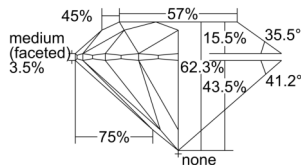

GIA®

FACSIMILE

GIA REPORT 2246484264

Verify this report at GIA.edu

GIA NATURAL DIAMOND DOSSIER®

September 12, 2024
GIA Report Number 2246484264
Shape and Cutting Style ..... Round Brilliant
Measurements ..... 5.23 - 5.26 x 3.27 mm

GRADING RESULTS

Carat Weight ..... 0.54 carat
Color Grade ..... G
Clarity Grade VVS2
Cut Grade ..... Excellent

ADDITIONAL GRADING INFORMATION

Polish ..... Excellent
Symmetry ..... Excellent
Fluorescence ..... None
Clarity Characteristics ..... Cloud
Inscription(s): GIA 2246484264

PROPORTIONS

Profile to actual proportions

GRADING SCALES

GIA COLOR SCALE	GIA CLARITY SCALE	GIA CUT SCALE	
D	FLAWLESS	EXCELLENT	
E	INTERNALLY FLAWLESS		
F		VVS₁	VERY GOOD
G	VVS₂		
H	VS₁	GOOD	
I	VS₂		
J	SI₁	FAIR	
K	SI₂		
L	I₁	POOR	
M	I₂		
N	I₃		
O			
P			
Q			
R			
S			
T			
U			
V			
W			
X			
Y			
Z