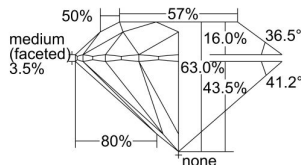

GIA®

FACSIMILE

GIA DIAMOND DOSSIER®

March 31, 2017
GIA Report Number 2254285701
Shape and Cutting Style ..... Round Brilliant
Measurements ..... 5.36 - 5.39 x 3.39 mm

GRADING RESULTS

Carat Weight ..... 0.60 carat
Color Grade I
Clarity Grade VS1
Cut Grade ..... Excellent

ADDITIONAL GRADING INFORMATION

Polish ..... Excellent
Symmetry ..... Excellent
Fluorescence ..... None
Clarity Characteristics..... Crystal, Cloud, Feather, Pinpoint
Inscription(s): GIA 2254285701

GIA REPORT 2254285701

Verify this report at gia.edu

PROPORTIONS

Profile to actual proportions

GRADING SCALES

GIA COLOR SCALE

COLORED	D
	E
	F
	G
	H
	I
	J
NEAR COLORLESS	K
	L
Faint	M
	N
	O
	P
	Q
	R
	S
	T
	U
	V
	W
	X
	Y
LIGHT	Z

GIA CLARITY SCALE

FLAWLESS	VERY VERY SLIGHTLY INCLUDED	VVS₁	VVS₂	VS₁	VS₂	SLIGHTLY INCLUDED	SI₁	SI₂	I₁	I₂	I₃	
												VERY SLIGHTLY INCLUDED

GIA CUT SCALE

EXCELLENT
VERY GOOD
GOOD
FAIR
POOR