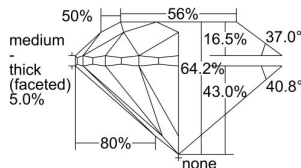

GIA®

FACSIMILE

GIA REPORT 2276055732

Verify this report at GIA.edu

GIA NATURAL DIAMOND DOSSIER®

September 29, 2017
GIA Report Number 2276055732
Shape and Cutting Style ..... Round Brilliant
Measurements ..... 5.27 - 5.30 x 3.39 mm

GRADING RESULTS

Carat Weight ..... 0.60 carat
Color Grade ..... K
Clarity Grade VVS1
Cut Grade ..... Very Good

ADDITIONAL GRADING INFORMATION

Polish ..... Excellent
Symmetry ..... Very Good
Fluorescence ..... Medium Blue
Clarity Characteristics ..... Pinpoint, Feather
Inscription(s): GIA 2276055732

PROPORTIONS

Profile to actual proportions

GRADING SCALES

GIA COLOR SCALE	GIA CLARITY SCALE	GIA CUT SCALE
Colorless	Flawless	Excellent
None	Internally Flawless	
Very Light	VVS₁	Very Good
Light	VVS₂	
Very Light	VS₁	Good
Light	VS₂	
Very Light	S₁	Fair
Light	S₂	
Very Light	I₁	Poor
Light	I₂	
Light	I₃