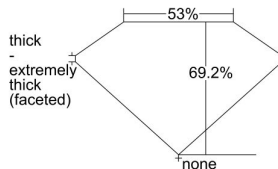

GIA®

FACSIMILE

GIA REPORT 2277821225

Verify this report at GIA.edu

GIA NATURAL DIAMOND DOSSIER®

January 11, 2018
GIA Report Number 2277821225
Shape and Cutting Style ..... Oval Brilliant
Measurements ..... 6.64 x 4.90 x 3.39 mm

GRADING RESULTS

Carat Weight ..... 0.76 carat
Color Grade ..... K
Clarity Grade VVS2

ADDITIONAL GRADING INFORMATION

Polish ..... Very Good
Symmetry ..... Very Good
Fluorescence ..... Strong Blue
Clarity Characteristics..... Pinpoint, Indented Natural
Inscription(s): GIA 2277821225

PROPORTIONS

Profile not to actual proportions

GRADING SCALES

GIA COLOR SCALE		GIA CLARITY SCALE			
COLORLESS	D	VERY VERY SLIGHTLY INCLUDED	FLAWLESS		
	E		INTERNALLY FLAWLESS		
	F	VERY SLIGHTLY INCLUDED	VVS₁		
	G		VVS₂		
	H		VS₁		
	NEAR COLORLESS	I	SLIGHTLY INCLUDED	VS₂	
		J		SI₁	
		FAINT	K	INCLUDED	SI₂
			L		I₁
			M		I₂
VERT LIGHT			N	INCLUDED	I₃
			O		
			P		
	Q				
LIGHT	R				
	S				
	T				
	U				
	V				
	Z