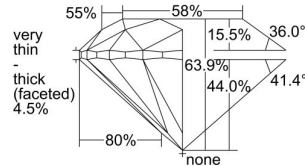

GIA®

FACSIMILE

GIA REPORT 2284441341

Verify this report at GIA.edu

GIA NATURAL DIAMOND DOSSIER®

March 13, 2018
GIA Report Number 2284441341
Shape and Cutting Style ..... Round Brilliant
Measurements ..... 5.58 - 5.61 x 3.57 mm

GRADING RESULTS

Carat Weight ..... 0.70 carat
Color Grade ..... E
Clarity Grade S11
Cut Grade ..... Very Good

ADDITIONAL GRADING INFORMATION

Polish ..... Excellent
Symmetry ..... Very Good
Fluorescence ..... None
Clarity Characteristics ..... Crystal
Inscription(s): GIA 2284441341

PROPORTIONS

Profile to actual proportions