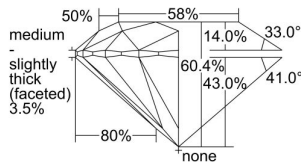

GIA®

FACSIMILE

GIA REPORT 2286961321

Verify this report at GIA.edu

GIA NATURAL DIAMOND DOSSIER®

May 05, 2018
GIA Report Number 2286961321
Shape and Cutting Style ..... Round Brilliant
Measurements ..... 3.99 - 4.01 x 2.41 mm

GRADING RESULTS

Carat Weight ..... 0.23 carat
Color Grade ..... E
Clarity Grade VS1
Cut Grade ..... Excellent

ADDITIONAL GRADING INFORMATION

Polish ..... Very Good
Symmetry ..... Excellent
Fluorescence ..... None
Clarity Characteristics ..... Cloud, Pinpoint
Inscription(s): GIA 2286961321

PROPORTIONS

GRADING SCALES

GIA COLOR SCALE	GIA CLARITY SCALE	GIA CUT SCALE	
D	FLAWLESS	EXCELLENT	
E	INTERNALLY FLAWLESS		
F		VVS₁	VERY GOOD
G	VVS₂		
H	VS₁	GOOD	
I	VS₂		
J	SI₁	FAIR	
K	SI₂		
L	I₁	POOR	
M	I₂		
N	I₃		
O			
P			
Q			
R			
S			
T			
U			
V			
W			
X			
Y			
Z