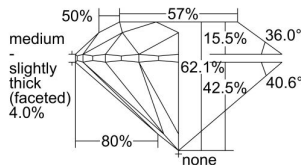

GIA®

FACSIMILE

GIA REPORT 2297281170

Verify this report at GIA.edu

GIA NATURAL DIAMOND DOSSIER®

May 30, 2018
GIA Report Number 2297281170
Shape and Cutting Style ..... Round Brilliant
Measurements ..... 4.57 - 4.59 x 2.84 mm

GRADING RESULTS

Carat Weight ..... 0.37 carat
Color Grade ..... D
Clarity Grade VVS2
Cut Grade ..... Excellent

ADDITIONAL GRADING INFORMATION

Polish ..... Excellent
Symmetry ..... Excellent
Fluorescence ..... Faint
Clarity Characteristics ..... Pinpoint, Needle
Inscription(s): GIA 2297281170

PROPORTIONS

Profile to actual proportions