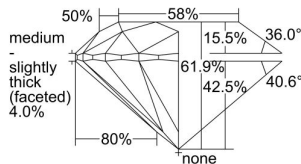

GIA®

FACSIMILE

GIA REPORT 2306323169

Verify this report at GIA.edu

GIA NATURAL DIAMOND DOSSIER®

August 24, 2018
GIA Report Number 2306323169
Shape and Cutting Style ..... Round Brilliant
Measurements ..... 5.07 - 5.09 x 3.15 mm

GRADING RESULTS

Carat Weight ..... 0.50 carat
Color Grade I
Clarity Grade S11
Cut Grade ..... Excellent

ADDITIONAL GRADING INFORMATION

Polish ..... Excellent
Symmetry ..... Excellent
Fluorescence ..... Faint
Clarity Characteristics ..... Cloud
Inscription(s): GIA 2306323169

PROPORTIONS

Profile to actual proportions

GRADING SCALES

GIA COLOR SCALE

COLORED	D
	E
	F
	G
	H
	I
	J
NEAR COLORLESS	K
	L
	M
	N
	O
	P
	R
	S
	T
	U
	V
	W
	X
	Y
	Z

GIA CLARITY SCALE

FLAWLESS	VERY VERY SLIGHTLY INCLUDED	VVS₁	VVS₂	VS₁	VS₂	SI₁	SI₂	I₁	I₂	I₃	
											VERY SLIGHTLY INCLUDED
INTERNALLY FLAWLESS											

GIA CUT SCALE

EXCELLENT
VERY GOOD
GOOD
FAIR
POOR