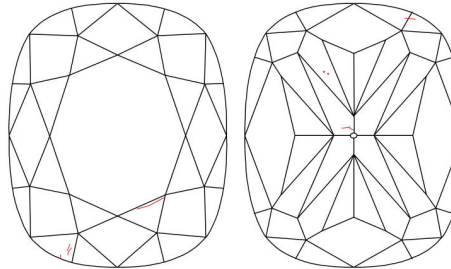

GIA NATURAL DIAMOND GRADING REPORT

February 08, 2019  
 GIA Report Number ..... 2314930930  
 Shape and Cutting Style ..... Cushion Modified Brilliant  
 Measurements ..... 5.86 x 5.34 x 3.66 mm

GRADING RESULTS

Carat Weight ..... 1.03 carat  
 Color Grade ..... L  
 Clarity Grade ..... VS1

ADDITIONAL GRADING INFORMATION

Polish ..... Very Good  
 Symmetry ..... Very Good  
 Fluorescence ..... None  
 Inscription(s): GIA 2314930930  
**Comments:** Surface graining is not shown.

PROPORTIONS

Profile not to actual proportions

CLARITY CHARACTERISTICS

KEY TO SYMBOLS\*

-  Feather
-  Pinpoint

\* Red symbols denote internal characteristics (inclusions). Green or black symbols denote external characteristics (blemishes). Diagram is an approximate representation of the diamond, and symbols shown indicate type, position, and approximate size of clarity characteristics. All clarity characteristics may not be shown. Details of finish are not shown.