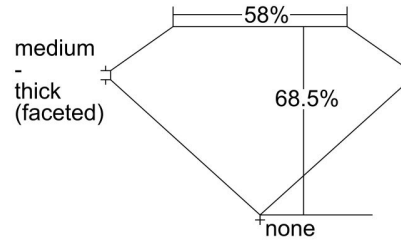

GIA NATURAL DIAMOND GRADING REPORT

February 08, 2019  
 GIA Report Number ..... 2314930930  
 Shape and Cutting Style ..... Cushion Modified Brilliant  
 Measurements ..... 5.86 x 5.34 x 3.66 mm

GRADING RESULTS

Carat Weight ..... 1.03 carat  
 Color Grade ..... L  
 Clarity Grade ..... VS1

ADDITIONAL GRADING INFORMATION

Polish ..... Very Good  
 Symmetry ..... Very Good  
 Fluorescence ..... None  
 Inscription(s): GIA 2314930930  
**Comments:** Surface graining is not shown.

PROPORTIONS

Profile not to actual proportions

CLARITY CHARACTERISTICS

KEY TO SYMBOLS\*

-  Feather
-  Pinpoint

\* Red symbols denote internal characteristics (inclusions). Green or black symbols denote external characteristics (blemishes). Diagram is an approximate representation of the diamond, and symbols shown indicate type, position, and approximate size of clarity characteristics. All clarity characteristics may not be shown. Details of finish are not shown.