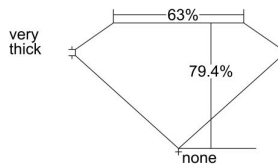

GIA®

FACSIMILE

GIA REPORT 2316039259

Verify this report at GIA.edu

GIA NATURAL DIAMOND DOSSIER®

October 29, 2018
GIA Report Number 2316039259
Shape and Cutting Style ..... Square Modified Brilliant
Measurements ..... 4.75 x 4.51 x 3.58 mm

GRADING RESULTS

Carat Weight ..... 0.70 carat
Color Grade ..... F
Clarity Grade SI2

ADDITIONAL GRADING INFORMATION

Polish ..... Excellent
Symmetry ..... Good
Fluorescence ..... Faint
Clarity Characteristics ..... Crystal
Inscription(s): GIA 2316039259

PROPORTIONS

Profile not to actual proportions

GRADING SCALES

GIA COLOR SCALE		GIA CLARITY SCALE			
COLORLESS	D	VERY VERY SLIGHTLY INCLUDED	FLAWLESS		
	E		INTERNALLY FLAWLESS		
	F	VERY SLIGHTLY INCLUDED	VVS₁		
	G		VVS₂		
	H		VS₁		
	NEAR COLORLESS	I	SLIGHTLY INCLUDED	VS₂	
		J		SI₁	
		FAINT	K	INCLUDED	SI₂
			L		I₁
			M		I₂
VERT LIGHT	N	LIGHT	I₃		
	O				
	P				
	Q				
	R