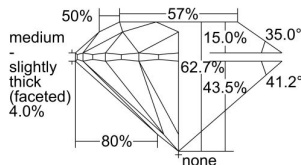

GIA®

FACSIMILE

GIA REPORT 2317484683

Verify this report at GIA.edu

GIA NATURAL DIAMOND DOSSIER®

December 19, 2018
GIA Report Number 2317484683
Shape and Cutting Style ..... Round Brilliant
Measurements ..... 4.46 - 4.48 x 2.81 mm

GRADING RESULTS

Carat Weight ..... 0.34 carat
Color Grade I
Clarity Grade VVS1
Cut Grade ..... Excellent

ADDITIONAL GRADING INFORMATION

Polish ..... Excellent
Symmetry ..... Excellent
Fluorescence ..... Strong Blue
Clarity Characteristics ..... Pinpoint, Cloud, Cavity
Inscription(s): GIA 2317484683

PROPORTIONS

Profile to actual proportions