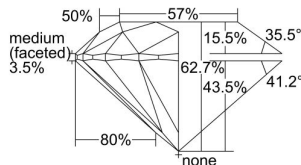

GIA®

FACSIMILE

GIA REPORT 2317702321

Verify this report at GIA.edu

GIA NATURAL DIAMOND DOSSIER®

January 17, 2019
GIA Report Number 2317702321
Shape and Cutting Style ..... Round Brilliant
Measurements ..... 5.38 - 5.40 x 3.38 mm

GRADING RESULTS

Carat Weight ..... 0.60 carat
Color Grade ..... L, Faint Brown
Clarity Grade VS2
Cut Grade ..... Excellent

ADDITIONAL GRADING INFORMATION

Polish ..... Excellent
Symmetry ..... Excellent
Fluorescence ..... Strong Blue
Clarity Characteristics ..... Crystal
Inscription(s): GIA 2317702321

PROPORTIONS

Profile to actual proportions

GRADING SCALES

GIA COLOR SCALE	GIA CLARITY SCALE	GIA CUT SCALE	
D	FLAWLESS	EXCELLENT	
E	INTERNALLY FLAWLESS		
F		VVS₁	VERY GOOD
G	VVS₂		
H	VS₁	GOOD	
I	VS₂		
J	SI₁	FAIR	
K	SI₂		
L	I₁	POOR	
M	I₂		
N	I₃		
O			
P			
Q			
R			
S			
T			
U			
V			
W			
X			
Y			
Z