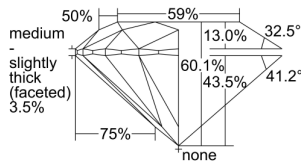

GIA®

FACSIMILE

GIA REPORT 2318814946

Verify this report at GIA.edu

GIA NATURAL DIAMOND DOSSIER®

January 25, 2019
GIA Report Number 2318814946
Shape and Cutting Style ..... Round Brilliant
Measurements ..... 4.14 - 4.18 x 2.50 mm

GRADING RESULTS

Carat Weight ..... 0.26 carat
Color Grade ..... D
Clarity Grade ..... Flawless
Cut Grade ..... Excellent

ADDITIONAL GRADING INFORMATION

Polish ..... Excellent
Symmetry ..... Excellent
Fluorescence ..... None
Clarity Characteristics ..... None
Inscription(s): GIA 2318814946

PROPORTIONS

Profile to actual proportions

GRADING SCALES

GIA COLOR SCALE	GIA CLARITY SCALE	GIA CUT SCALE	
D	FLAWLESS	EXCELLENT	
E	INTERNALLY FLAWLESS		
F		VVS₁	VERY GOOD
G	VVS₂		
H	VS₁	GOOD	
I	VS₂		
J	SI₁	FAIR	
K	SI₂		
L	I₁	POOR	
M	I₂		
N	I₃		
O			
P			
Q			
R			
S			
T			
U			
V			
W			
X			
Y			
Z