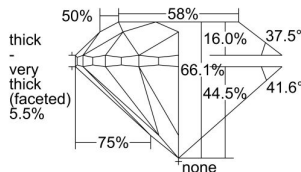

GIA®

FACSIMILE

GIA REPORT 2324214351

Verify this report at GIA.edu

GIA NATURAL DIAMOND DOSSIER®

March 11, 2019
GIA Report Number 2324214351
Shape and Cutting Style ..... Round Brilliant
Measurements ..... 5.44 - 5.50 x 3.62 mm

GRADING RESULTS

Carat Weight ..... 0.70 carat
Color Grade ..... J
Clarity Grade SI2
Cut Grade ..... Good

ADDITIONAL GRADING INFORMATION

Polish ..... Very Good
Symmetry ..... Very Good
Fluorescence ..... Medium Blue
Clarity Characteristics ..... Crystal, Cloud
Inscription(s): GIA 2324214351

PROPORTIONS

Profile to actual proportions

GRADING SCALES

GIA COLOR SCALE	GIA CLARITY SCALE	GIA CUT SCALE
COLOURLESS	FLAWLESS	EXCELLENT
D	INTERNALLY FLAWLESS	
E	VVS₁	VERY GOOD
F		
G	VVS₂	
H	VS₁	GOOD
I		
J	VS₂	
K	SI₁	FAIR
L		
M	SI₂	
N	I₁	POOR
O		
P	I₂	
Q	I₃	
R		
S		
T		
U		
V		
W		
X		
Y		
Z