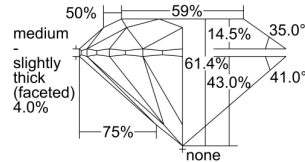

GIA®

FACSIMILE

GIA REPORT 2326702749

Verify this report at GIA.edu

GIA NATURAL DIAMOND DOSSIER®

May 02, 2019
GIA Report Number 2326702749
Shape and Cutting Style ..... Round Brilliant
Measurements ..... 5.39 - 5.42 x 3.32 mm

GRADING RESULTS

Carat Weight ..... 0.60 carat
Color Grade L
Clarity Grade S11
Cut Grade ..... Excellent

ADDITIONAL GRADING INFORMATION

Polish ..... Excellent
Symmetry ..... Excellent
Fluorescence ..... None
Clarity Characteristics ..... Crystal, Feather
Inscription(s): GIA 2326702749

PROPORTIONS

Profile to actual proportions

GRADING SCALES

GIA COLOR SCALE	GIA CLARITY SCALE	GIA CUT SCALE	
D	FLAWLESS	EXCELLENT	
E	INTERNALLY FLAWLESS		
F		VVS₁	VERY GOOD
G	VVS₂		
H	VS₁	GOOD	
I	VS₂		
J	S1₁	FAIR	
K	S1₂		
L	I₁	POOR	
M	I₂		
N	I₃		
O			
P			
Q			
R			
S			
T			
U			
V			
W			
X			
Y			
Z