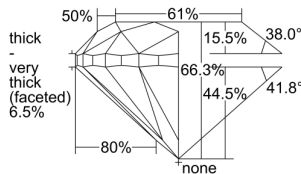

GIA®

FACSIMILE

GIA REPORT 2327689673

Verify this report at GIA.edu

GIA NATURAL DIAMOND DOSSIER®

May 01, 2019
GIA Report Number 2327689673
Shape and Cutting Style ..... Round Brilliant
Measurements ..... 4.81 - 4.91 x 3.22 mm

GRADING RESULTS

Carat Weight ..... 0.50 carat
Color Grade ..... K
Clarity Grade VS1
Cut Grade ..... Good

ADDITIONAL GRADING INFORMATION

Polish ..... Excellent
Symmetry ..... Good
Fluorescence ..... None
Clarity Characteristics..... Feather, Pinpoint, Indented Natural
Inscription(s): GIA 2327689673

PROPORTIONS

Profile to actual proportions

GRADING SCALES

GIA COLOR SCALE

COLOREDNESS	D
	E
	F
	G
	H
	I
	J
NEAR COLORLESS	K
	L
FAINT	M
	N
	O
	P
VERY LIGHT	Q
	R
	S
	T
	U
	V
	W
	X
	Y
LIGHT	Z

GIA CLARITY SCALE

VERY VERY SLIGHTLY INCLUDED	FLAWLESS
	INTERNALLY FLAWLESS
VERY SLIGHTLY INCLUDED	VVS₁
	VVS₂
SLIGHTLY INCLUDED	VS₁
	VS₂
INCLUDED	SI₁
	SI₂
	I₁
	I₂
	I₃

GIA CUT SCALE

EXCELLENT
VERY GOOD
GOOD
FAIR
POOR