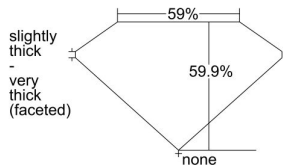

GIA®

FACSIMILE

GIA REPORT 2327698988

Verify this report at GIA.edu

GIA NATURAL DIAMOND DOSSIER®

May 03, 2019
GIA Report Number 2327698988
Shape and Cutting Style ..... Oval Brilliant
Measurements ..... 5.41 x 3.88 x 2.32 mm

GRADING RESULTS

Carat Weight ..... 0.31 carat
Color Grade ..... E
Clarity Grade VS1

ADDITIONAL GRADING INFORMATION

Polish ..... Very Good
Symmetry ..... Very Good
Fluorescence ..... None
Clarity Characteristics..... Feather, Cloud, Pinpoint
Inscription(s): GIA 2327698988

PROPORTIONS

Profile not to actual proportions

GRADING SCALES

GIA COLOR SCALE		GIA CLARITY SCALE	
COLORLESS	D	VERY VERY SLIGHTLY INCLUDED	FLAWLESS
	E		INTERNALLY FLAWLESS
	F		VVS₁
	G		VVS₂
	H		VS₁
	I		VS₂
	J		SI₁
	K		SI₂
	L		I₁
	M		I₂
NEAR COLORLESS	N	SLIGHTLY INCLUDED	I₃
	O		
	P		
	Q		
FAINT	R		
	S		
	T		
	U		
VERT LIGHT	V		
	W		
	X		
	Y		
LIGHT	Z