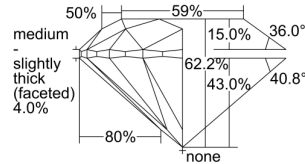

GIA®

FACSIMILE

GIA REPORT 2327785101

Verify this report at GIA.edu

GIA NATURAL DIAMOND DOSSIER®

May 11, 2019
GIA Report Number 2327785101
Shape and Cutting Style ..... Round Brilliant
Measurements ..... 5.74 - 5.78 x 3.58 mm

GRADING RESULTS

Carat Weight ..... 0.74 carat
Color Grade ..... J
Clarity Grade VS2
Cut Grade ..... Excellent

ADDITIONAL GRADING INFORMATION

Polish ..... Excellent
Symmetry ..... Excellent
Fluorescence ..... None
Clarity Characteristics ..... Crystal
Inscription(s): GIA 2327785101

PROPORTIONS

Profile to actual proportions

GRADING SCALES

GIA COLOR SCALE	GIA CLARITY SCALE	GIA CUT SCALE	
D	FLAWLESS	EXCELLENT	
E	INTERNALLY FLAWLESS		
F		VVS₁	VERY GOOD
G	VVS₂		
H	VS₁	GOOD	
I	VS₂		
J	SI₁	FAIR	
K	SI₂		
L	I₁	POOR	
M	I₂		
N	I₃		
O			
P			
Q			
R			
S			
T			
U			
V			
W			
X			
Y			
Z