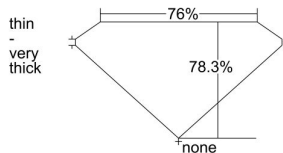

GIA®

FACSIMILE

GIA REPORT 2334233654

Verify this report at GIA.edu

GIA NATURAL DIAMOND DOSSIER®

July 10, 2019
GIA Report Number 2334233654
Shape and Cutting Style ..... Square Modified Brilliant
Measurements ..... 4.08 x 3.89 x 3.05 mm

GRADING RESULTS

Carat Weight ..... 0.40 carat
Color Grade ..... G
Clarity Grade VVS1

ADDITIONAL GRADING INFORMATION

Polish ..... Very Good
Symmetry ..... Good
Fluorescence ..... None
Clarity Characteristics..... Needle, Pinpoint, Feather, Chip
Inscription(s): GIA 2334233654

PROPORTIONS

Profile not to actual proportions

GRADING SCALES

GIA COLOR SCALE		GIA CLARITY SCALE			
COLORLESS	D	VERY VERY SLIGHTLY INCLUDED	FLAWLESS		
	E		INTERNALLY FLAWLESS		
	F	VERY SLIGHTLY INCLUDED	VVS₁		
	G		VVS₂		
	H		VS₁		
	NEAR COLORLESS	I	SLIGHTLY INCLUDED	VS₂	
		J		SI₁	
		FAINT	K	INCLUDED	SI₂
			L		I₁
			M		I₂
VERT LIGHT			N	INCLUDED	I₃
	O				
	P				
	Q				
LIGHT	R				
	S				
	T				
	U				
	V				
	Z