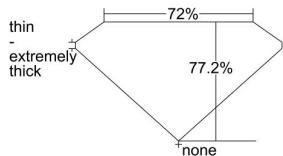

GIA®

FACSIMILE

GIA REPORT 2334234868

Verify this report at GIA.edu

GIA NATURAL DIAMOND DOSSIER®

July 11, 2019
GIA Report Number 2334234868
Shape and Cutting Style ..... Square Modified Brilliant
Measurements ..... 5.05 x 4.99 x 3.86 mm

GRADING RESULTS

Carat Weight ..... 0.90 carat
Color Grade ..... K
Clarity Grade SI1

ADDITIONAL GRADING INFORMATION

Polish ..... Very Good
Symmetry ..... Good
Fluorescence ..... None
Clarity Characteristics..... Crystal, Cloud
Inscription(s): GIA 2334234868

PROPORTIONS

Profile not to actual proportions

GRADING SCALES

GIA COLOR SCALE		GIA CLARITY SCALE			
COLORLESS	D	VERY VERY SLIGHTLY INCLUDED	FLAWLESS		
	E		INTERNALLY FLAWLESS		
	F	VERY SLIGHTLY INCLUDED	VVS₁		
	G		VVS₂		
	H		VS₁		
	NEAR COLORLESS	I	SLIGHTLY INCLUDED	VS₂	
		J		SI₁	
		FAINT	K	INCLUDED	SI₂
			L		I₁
			M		I₂
VERT LIGHT	N	LIGHT	I₃		
	O				
	P				
	Q				
	R