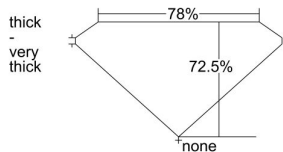

GIA®

FACSIMILE

GIA REPORT 2334356894

Verify this report at GIA.edu

GIA NATURAL DIAMOND DOSSIER®

July 25, 2019
GIA Report Number 2334356894
Shape and Cutting Style ..... Square Modified Brilliant
Measurements ..... 3.73 x 3.57 x 2.59 mm

GRADING RESULTS

Carat Weight ..... 0.28 carat
Color Grade ..... E
Clarity Grade VS2

ADDITIONAL GRADING INFORMATION

Polish ..... Very Good
Symmetry ..... Good
Fluorescence ..... None
Clarity Characteristics ..... Feather, Crystal
Inscription(s): GIA 2334356894

PROPORTIONS

Profile not to actual proportions

GRADING SCALES

GIA COLOR SCALE		GIA CLARITY SCALE			
COLORLESS	D	VERY VERY SLIGHTLY INCLUDED	FLAWLESS		
	E		INTERNALLY FLAWLESS		
	F	VERY SLIGHTLY INCLUDED	VVS₁		
	G		VVS₂		
	H		VS₁		
	NEAR COLORLESS	I	SLIGHTLY INCLUDED	VS₂	
		J		SI₁	
		FAINT	K	INCLUDED	SI₂
			L		I₁
			M		I₂
VERT LIGHT			N	INCLUDED	I₃
			O		
			P		
	Q				
LIGHT	R				
	S				
	T				
	U				
	V				
	Z