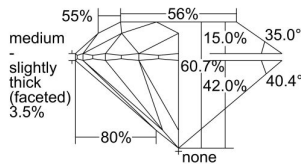

GIA®

FACSIMILE

GIA REPORT 2334991755

Verify this report at GIA.edu

GIA NATURAL DIAMOND DOSSIER®

October 29, 2019
GIA Report Number 2334991755
Shape and Cutting Style ..... Round Brilliant
Measurements ..... 4.52 - 4.56 x 2.76 mm

GRADING RESULTS

Carat Weight ..... 0.35 carat
Color Grade ..... K
Clarity Grade S11
Cut Grade ..... Very Good

ADDITIONAL GRADING INFORMATION

Polish ..... Very Good
Symmetry ..... Good
Fluorescence ..... None
Clarity Characteristics ..... Cloud, Crystal
Inscription(s): GIA 2334991755

PROPORTIONS

Profile to actual proportions

GRADING SCALES

GIA COLOR SCALE	GIA CLARITY SCALE	GIA CUT SCALE	
D	FLAWLESS	EXCELLENT	
E	INTERNALLY FLAWLESS		
F		VVS₁	VERY GOOD
G	VVS₂		
H	VS₁	GOOD	
I	VS₂		
J	S1₁	FAIR	
K	S1₂		
L	I₁	POOR	
M	I₂		
N	I₃		
O			
P			
Q			
R			
S			
T			
U			
V			
W			
X			
Y			
Z