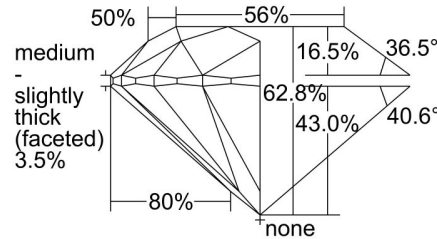

**GIA NATURAL DIAMOND GRADING REPORT**

September 30, 2019  
 GIA Report Number ..... 2336634118  
 Shape and Cutting Style ..... Round Brilliant  
 Measurements ..... 6.39 - 6.41 x 4.02 mm

**GRADING RESULTS**

Carat Weight ..... 1.02 carat  
 Color Grade ..... D  
 Clarity Grade ..... VS1  
 Cut Grade ..... Excellent

**ADDITIONAL GRADING INFORMATION**

Polish ..... Excellent  
 Symmetry ..... Excellent  
 Fluorescence ..... Faint  
 Inscription(s): GIA 2336634118  
**Comments:** Additional pinpoints are not shown.

**PROPORTIONS**

Profile to actual proportions

**CLARITY CHARACTERISTICS**

**KEY TO SYMBOLS\***

- Crystal
- ~ Feather
- \\ Needle
- Pinpoint

\* Red symbols denote internal characteristics (inclusions). Green or black symbols denote external characteristics (blemishes). Diagram is an approximate representation of the diamond, and symbols shown indicate type, position, and approximate size of clarity characteristics. All clarity characteristics may not be shown. Details of finish are not shown.