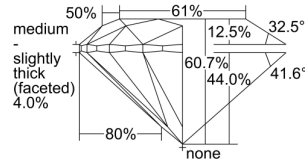

GIA®

FACSIMILE

GIA REPORT 2344260804

Verify this report at GIA.edu

GIA NATURAL DIAMOND DOSSIER®

December 06, 2019
GIA Report Number **2344260804**
Shape and Cutting Style ..... **Round Brilliant**
Measurements ..... **5.72 - 5.75 x 3.48 mm**

GRADING RESULTS

Carat Weight ..... **0.70 carat**
Color Grade ..... **J**
Clarity Grade **VS2**
Cut Grade ..... **Excellent**

ADDITIONAL GRADING INFORMATION

Polish ..... **Excellent**
Symmetry ..... **Excellent**
Fluorescence ..... **Strong Blue**
Clarity Characteristics ..... **Crystal, Cloud**
Inscription(s): **GIA 2344260804**

PROPORTIONS

Profile to actual proportions

GRADING SCALES

GIA COLOR SCALE	GIA CLARITY SCALE	GIA CUT SCALE	
D	FLAWLESS	EXCELLENT	
E	INTERNALLY FLAWLESS		
F		VVS₁	VERY GOOD
G	VVS₂		
H	VS₁	GOOD	
I	VS₂		
J	SI₁	FAIR	
K	SI₂		
L	I₁	POOR	
M	I₂		
N	I₃		
O			
P			
Q			
R			
S			
T			
U			
V			
W			
X			
Y			
Z