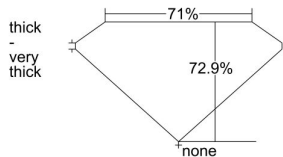

GIA®

FACSIMILE

GIA REPORT 2344319266

Verify this report at GIA.edu

GIA NATURAL DIAMOND DOSSIER®

December 16, 2019
GIA Report Number 2344319266
Shape and Cutting Style ..... Square Modified Brilliant
Measurements ..... 4.06 x 3.87 x 2.82 mm

GRADING RESULTS

Carat Weight ..... 0.41 carat
Color Grade I
Clarity Grade SI2

ADDITIONAL GRADING INFORMATION

Polish ..... Very Good
Symmetry ..... Very Good
Fluorescence ..... None
Clarity Characteristics ..... Crystal
Inscription(s): GIA 2344319266

PROPORTIONS

Profile not to actual proportions

GRADING SCALES

GIA COLOR SCALE		GIA CLARITY SCALE				
COLORLESS	D	VERY VERY SLIGHTLY INCLUDED	FLAWLESS			
	E		INTERNALLY FLAWLESS			
	F		VVS₁			
	NEAR COLORLESS	G	VERY SLIGHTLY INCLUDED	VVS₂		
		H		VS₁		
		FAINT	I	SLIGHTLY INCLUDED	VS₂	
			J		SI₁	
			LIGHT	K	INCLUDED	SI₂
	L	I₁				
	M	I₂				
N		I₃				
O						
P						
Q						
R						
S						
T						
U						
V						
W						
X						
Y						
Z