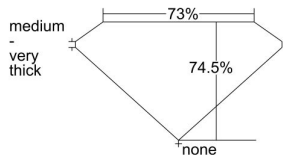

GIA®

FACSIMILE

GIA REPORT 2346033266

Verify this report at GIA.edu

GIA NATURAL DIAMOND DOSSIER®

October 30, 2019
GIA Report Number 2346033266
Shape and Cutting Style ..... Square Modified Brilliant
Measurements ..... 4.04 x 3.99 x 2.97 mm

GRADING RESULTS

Carat Weight ..... 0.42 carat
Color Grade ..... E
Clarity Grade SI1

ADDITIONAL GRADING INFORMATION

Polish ..... Excellent
Symmetry ..... Very Good
Fluorescence ..... None
Clarity Characteristics ..... Cloud, Crystal
Inscription(s): GIA 2346033266

PROPORTIONS

Profile not to actual proportions

GRADING SCALES

GIA COLOR SCALE		GIA CLARITY SCALE			
COLORLESS	D	VERY VERY SLIGHTLY INCLUDED	FLAWLESS		
	E		INTERNALLY FLAWLESS		
	F	VERY SLIGHTLY INCLUDED	VVS₁		
	G		VVS₂		
	H		VS₁		
	NEAR COLORLESS	I	SLIGHTLY INCLUDED	VS₂	
		J		SI₁	
		FAINT	K	INCLUDED	SI₂
			L		I₁
			M		I₂
VERT LIGHT	N	INCLUDED	I₃		
	O				
	P				
	Q				
	R				
LIGHT	S				
	T				
	U				
	V				
	W				
X					
Y					
Z