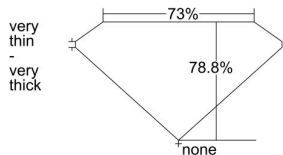

GIA®

FACSIMILE

GIA REPORT 2346132786

Verify this report at GIA.edu

GIA NATURAL DIAMOND DOSSIER®

November 18, 2019
GIA Report Number 2346132786
Shape and Cutting Style ..... Square Modified Brilliant
Measurements ..... 4.84 x 4.80 x 3.78 mm

GRADING RESULTS

Carat Weight ..... 0.80 carat
Color Grade ..... E
Clarity Grade SI2

ADDITIONAL GRADING INFORMATION

Polish ..... Very Good
Symmetry ..... Very Good
Fluorescence ..... Medium Blue
Clarity Characteristics ..... Crystal, Feather
Inscription(s): GIA 2346132786

PROPORTIONS

Profile not to actual proportions