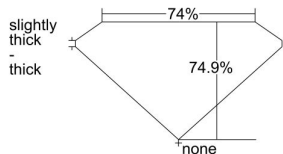

GIA®

FACSIMILE

GIA REPORT 2346162766

Verify this report at GIA.edu

GIA NATURAL DIAMOND DOSSIER®

November 24, 2019
GIA Report Number 2346162766
Shape and Cutting Style ..... Square Modified Brilliant
Measurements ..... 3.73 x 3.73 x 2.79 mm

GRADING RESULTS

Carat Weight ..... 0.34 carat
Color Grade ..... D
Clarity Grade SI1

ADDITIONAL GRADING INFORMATION

Polish ..... Excellent
Symmetry ..... Very Good
Fluorescence ..... None
Clarity Characteristics ..... Crystal, Cloud
Inscription(s): GIA 2346162766

PROPORTIONS

Profile not to actual proportions

GRADING SCALES

GIA COLOR SCALE		GIA CLARITY SCALE			
COLORLESS	D	VERY VERY SLIGHTLY INCLUDED	FLAWLESS		
	E		INTERNALLY FLAWLESS		
	F	VERY SLIGHTLY INCLUDED	VVS₁		
	G		VVS₂		
	H		VS₁		
	NEAR COLORLESS	I	SLIGHTLY INCLUDED	VS₂	
		J		SI₁	
		FAINT	K	INCLUDED	SI₂
			L		I₁
			M		I₂
VERT LIGHT	N	INCLUDED	I₃		
	O				
	P				
	Q				
	R				
LIGHT	S				
	T				
	U				
	V				
	W				
	X				
	Y				
	Z