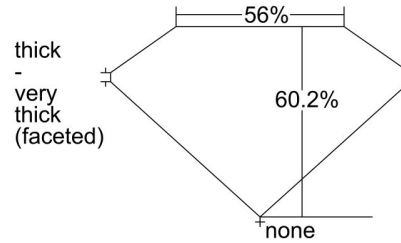

GIA NATURAL DIAMOND GRADING REPORT

December 28, 2019  
 GIA Report Number ..... 2346386894  
 Shape and Cutting Style ..... Oval Brilliant  
 Measurements ..... 10.30 x 7.15 x 4.30 mm

GRADING RESULTS

Carat Weight ..... 2.01 carat  
 Color Grade ..... D  
 Clarity Grade ..... VS1

Profile not to actual proportions

CLARITY CHARACTERISTICS

KEY TO SYMBOLS\*

- Crystal
- ~ Feather
- \\ Needle

\* Red symbols denote internal characteristics (inclusions). Green or black symbols denote external characteristics (blemishes). Diagram is an approximate representation of the diamond, and symbols shown indicate type, position, and approximate size of clarity characteristics. All clarity characteristics may not be shown. Details of finish are not shown.