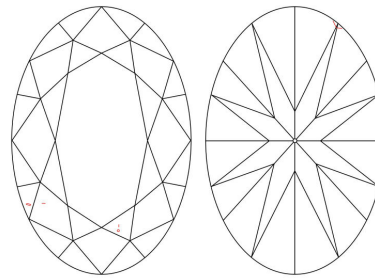

GIA NATURAL DIAMOND GRADING REPORT

December 28, 2019  
 GIA Report Number ..... 2346386894  
 Shape and Cutting Style ..... Oval Brilliant  
 Measurements ..... 10.30 x 7.15 x 4.30 mm

GRADING RESULTS

Carat Weight ..... 2.01 carat  
 Color Grade ..... D  
 Clarity Grade ..... VS1

Profile not to actual proportions

CLARITY CHARACTERISTICS

KEY TO SYMBOLS\*

- Crystal
- ~ Feather
- \\ Needle

\* Red symbols denote internal characteristics (inclusions). Green or black symbols denote external characteristics (blemishes). Diagram is an approximate representation of the diamond, and symbols shown indicate type, position, and approximate size of clarity characteristics. All clarity characteristics may not be shown. Details of finish are not shown.