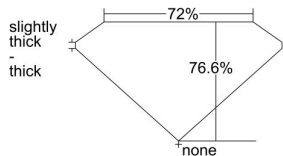

GIA®

FACSIMILE

GIA REPORT 2347029433

Verify this report at GIA.edu

GIA NATURAL DIAMOND DOSSIER®

October 27, 2019
GIA Report Number 2347029433
Shape and Cutting Style ..... Square Modified Brilliant
Measurements ..... 3.36 x 3.23 x 2.48 mm

GRADING RESULTS

Carat Weight ..... 0.23 carat
Color Grade ..... F
Clarity Grade VS2

ADDITIONAL GRADING INFORMATION

Polish ..... Very Good
Symmetry ..... Very Good
Fluorescence ..... Faint
Clarity Characteristics ..... Feather
Inscription(s): GIA 2347029433

PROPORTIONS

Profile not to actual proportions

GRADING SCALES

GIA COLOR SCALE		GIA CLARITY SCALE			
COLORLESS	D	VERY VERY SLIGHTLY INCLUDED	FLAWLESS		
	E		INTERNALLY FLAWLESS		
	F		VVS₁		
	NEAR COLORLESS	G	VERY SLIGHTLY INCLUDED	VVS₂	
		H		VS₁	
		FAINT	I	SLIGHTLY INCLUDED	VS₂
			J		SI₁
	K		SI₂		
	LIGHT		L	INCLUDED	I₁
			M		I₂
N			I₃		
O					
P					
Q					
R